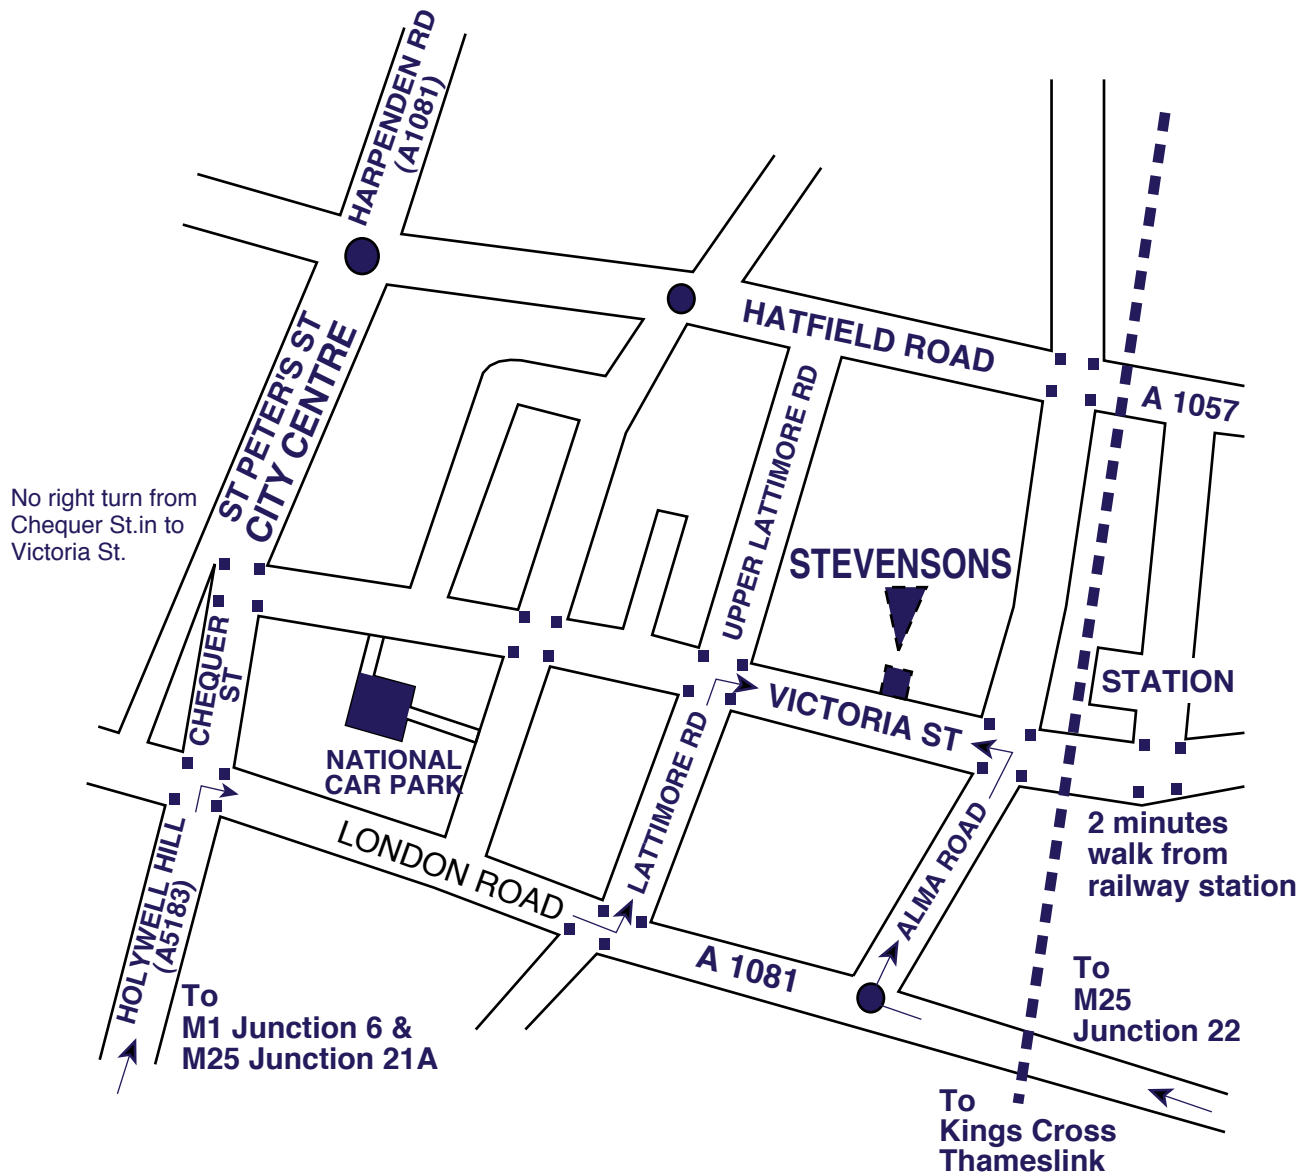

STEVENSONS

DIRECTIONS TO STEVENSONS RETAIL SHOPS

From M1 exit at Junction 6 or M25 Junction 21A follow signs to St. Albans A405 (A5183). Approach up Holywell Hill and turn right into London Road, and then left into Lattimore Road and right into Victoria Street.

From M25 Junction 22 follow signs to St. Albans A1081. Approach under railway bridge across mini roundabout and right at next roundabout into Alma Road and left into Victoria Street. Limited on-street parking available.